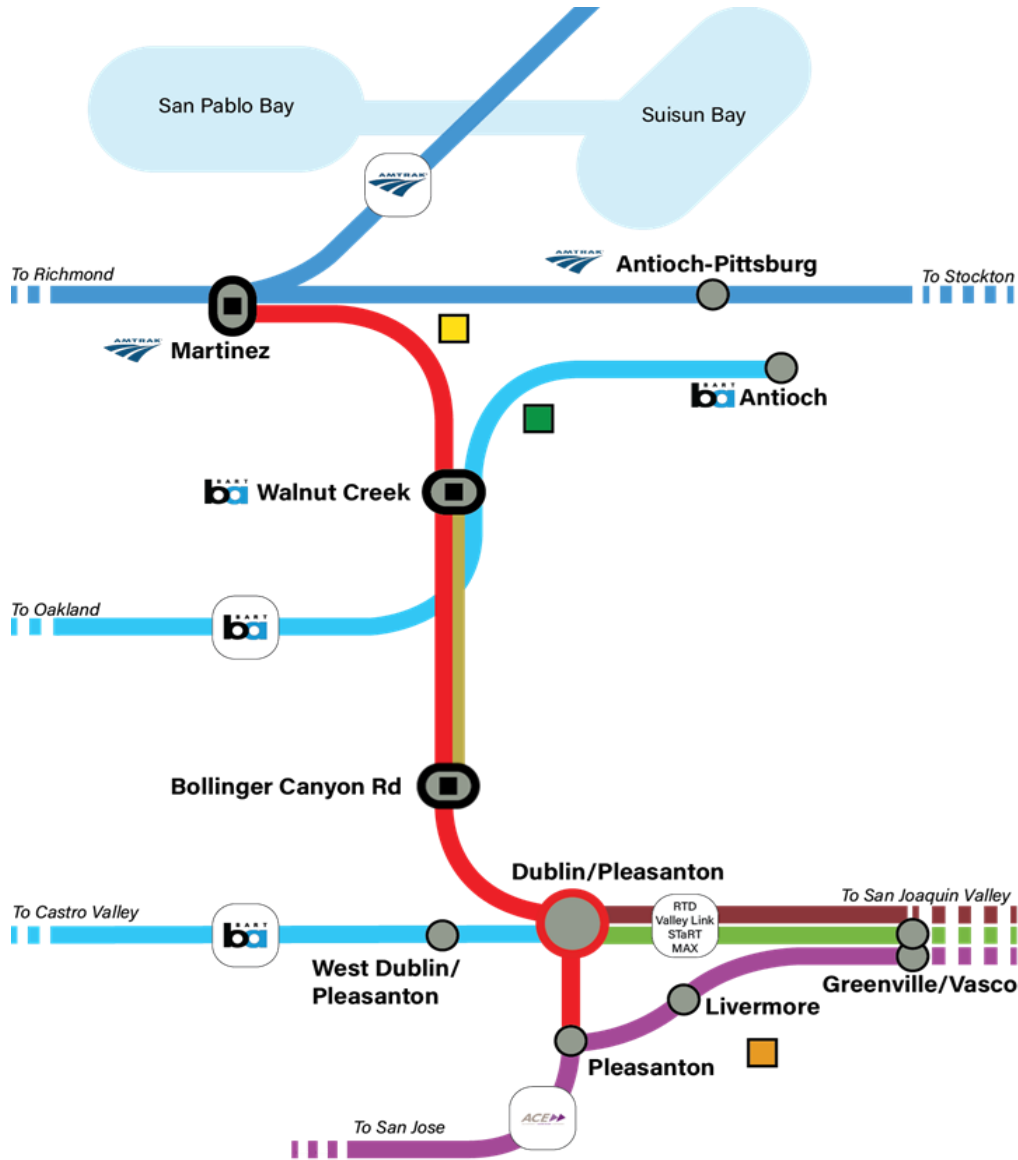

Shared Mobility Hub and Connecting Transit System Map

Legend

	I-680 Express Bus Route		Tri-Valley Hub
	LAVTA Hydrogen Fueling Facility/MSF		Transit Stops
	Shared Mobility Hub		
	PTTL/TBOS		
	Research and Development: DPMT		