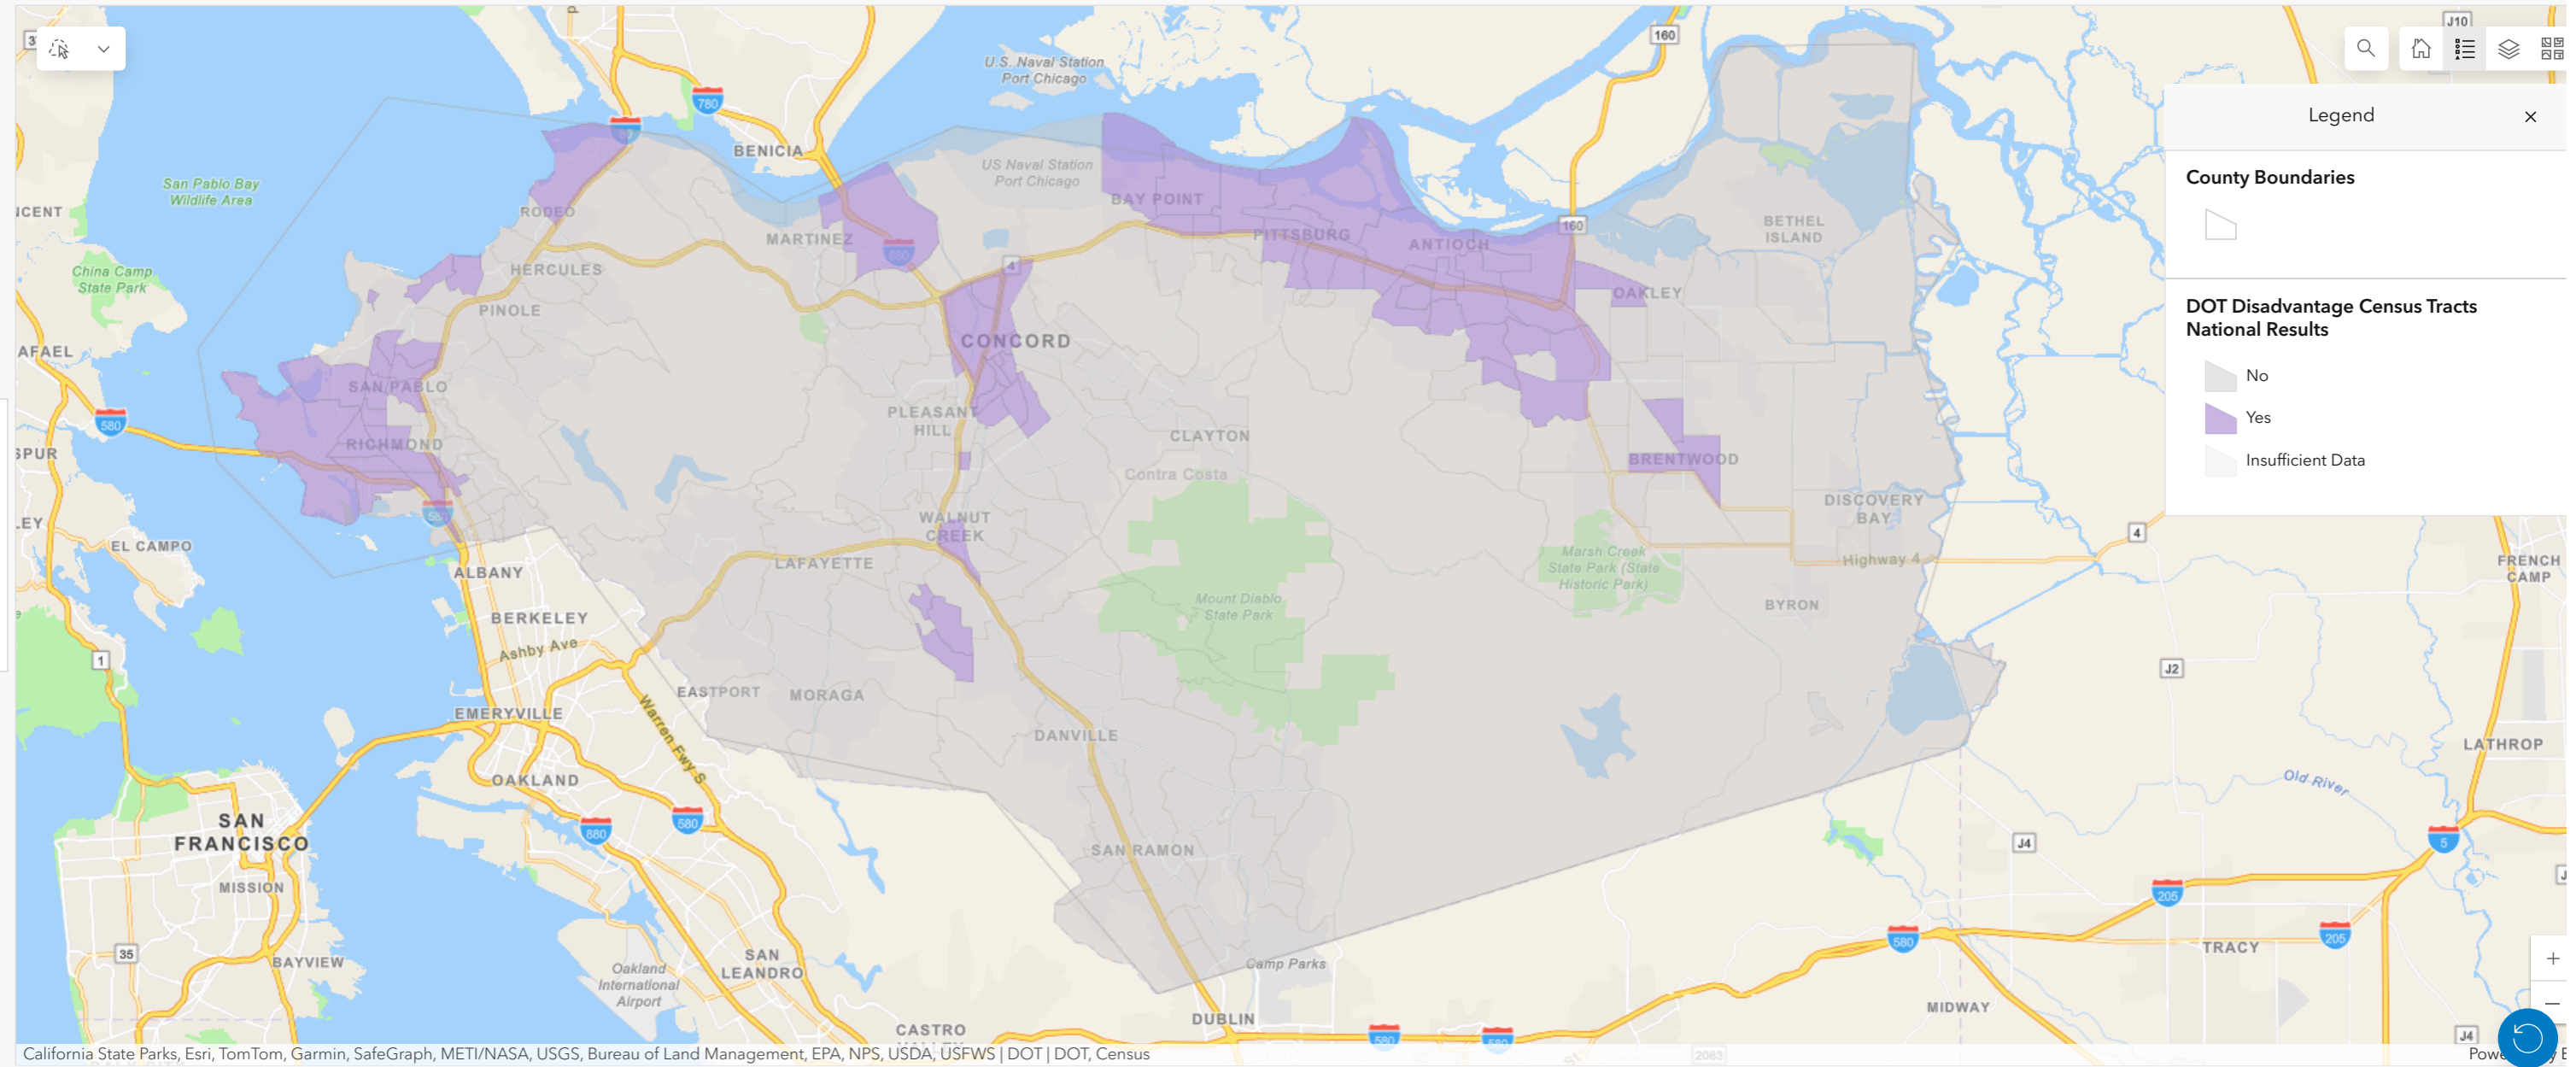

Understanding the Data

To start use selectors, search, or zoom
For additional instructions click the arrow on the left side of the page

State Selector
California

County Selector
Contra Costa County, Ca...

Community Selector
All Communities

MPO Selector
All MPOs

Total Population Living in the Selected Project Area

1.1M

Total Population Living in Disadvantaged Census Tracts in the Selected Project Area

375k

% of Disadvantaged Census Tracts in the Selected Project Area